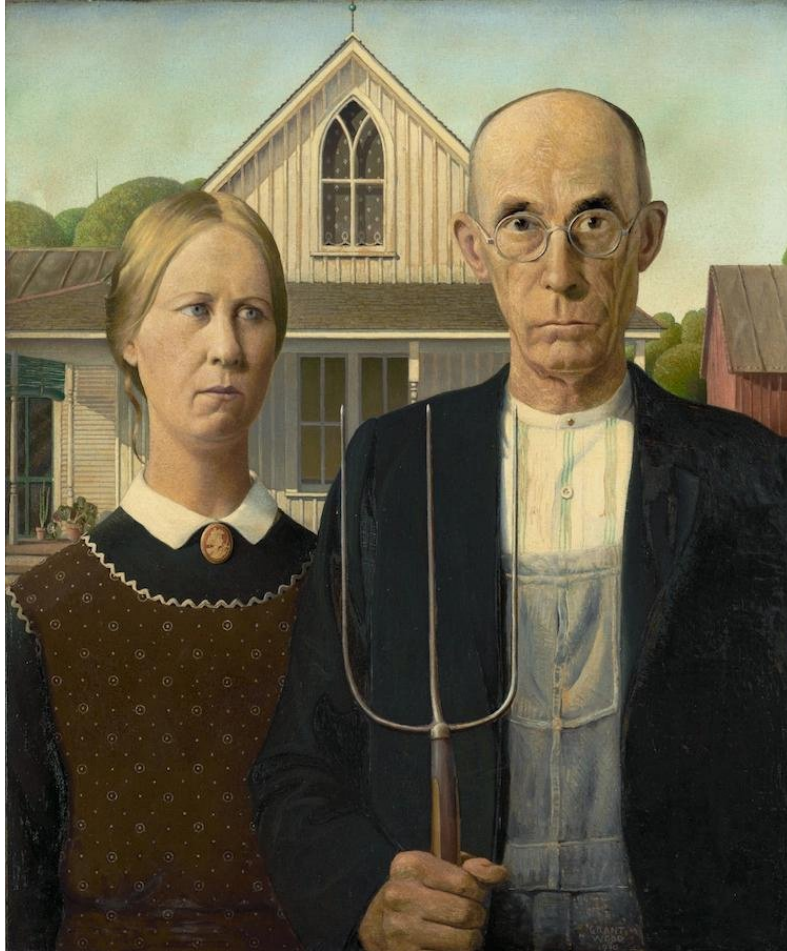

American Gothic 1930

Grant Wood

traditional painted clapboard house, gothic arched windows, open porch, church-like

plants on the porch: mother-in-law's tongue and beefsteak begonia

religious, formal black dress, wedgewood brooch at her throat, white starched collar, house coat, farmer's denim overalls, white striped shirt, starched collar, collar stud, pitch fork, serious, concerned expression, farmer, housewife

3 sentences about the woman:

- *At her throat,*
- *Although her hair is swept back,*
- *Her expression is*
- *Over her clothing she wears*

3 sentences about the man:

- *His hand grips*
- *Clothed in*
- *Perched on his nose*

3 sentences about the weather and the building in the background (notice the hint of a church steeple):

- *In the background,*
- *Behind the couple,*
- *Overhead,*